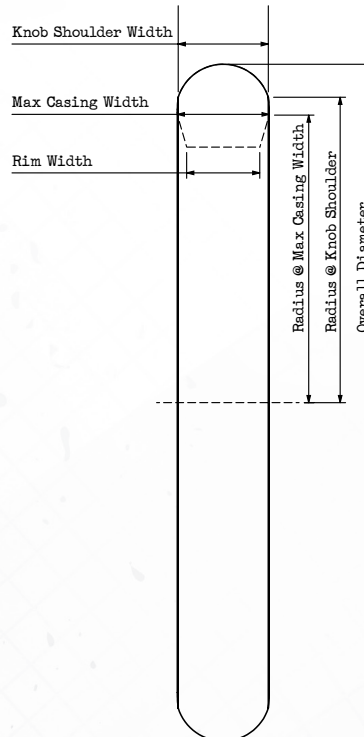

TIRE GEOMETRIES

	Rim Width mm	Overall Diameter mm	Knob Shoulder Width mm	Max Casing Width mm	Radius @ Knob Shoulder Width mm	Radius @ Max Casing Width mm
Endomorph 26x3.7	100.0	736.0	92.0	106.0	340.0	313.0
	82.0	736.0	90.0	99.0	346.0	319.0
	65.0	736.0	88.0	91.0	349.0	325.0
Larry 26x3.8	100.0	741.0	95.0	106.0	346.0	314.0
	82.0	741.0	93.0	98.0	345.0	318.0
	65.0	741.0	91.0	92.0	343.0	323.0
Black Floyd 26x3.8	100.0	738.0	96.0	107.0	342.0	314.0
	82.0	738.0	93.0	101.0	341.0	322.0
	65.0	738.0	89.0	93.0	339.0	327.0
Nate 26x3.8	100.0	749.0	103.0	108.0	345.0	320.0
	82.0	749.0	101.0	103.0	343.0	323.0
	65.0	749.0	99.0	95.0	342.0	323.0
Big Fat Larry 26x4.7	100.0	756.0	109.0	114.0	347.0	320.0
	82.0	756.0	105.0	107.0	346.0	324.0
	65.0	756.0	102.0	101.0	344.0	328.0
Bud 26x4.7	100.0	762.0	118.0	119.0	351.0	330.0
	82.0	762.0	116.0	113.0	351.0	336.0
	65.0	762.0	112.0	105.0	348.0	338.0
Lou 26x4.7	100.0	759.0	119.0	121.0	353.0	325.0
	82.0	759.0	116.0	111.0	350.0	326.0
	65.0	759.0	112.0	104.0	346.0	328.0
Knard 26x3.8	100.0	726.0	99.0	103.0	338.0	315.0
	82.0	726.0	97.0	95.0	337.0	320.0
	65.0	726.0	94.0	91.0	335.0	325.0
Knard 29x3.0	50.0	773.0	77.0	75.0	361.0	343.0
	29.0	772.0	74.0	71.0	357.0	343.0