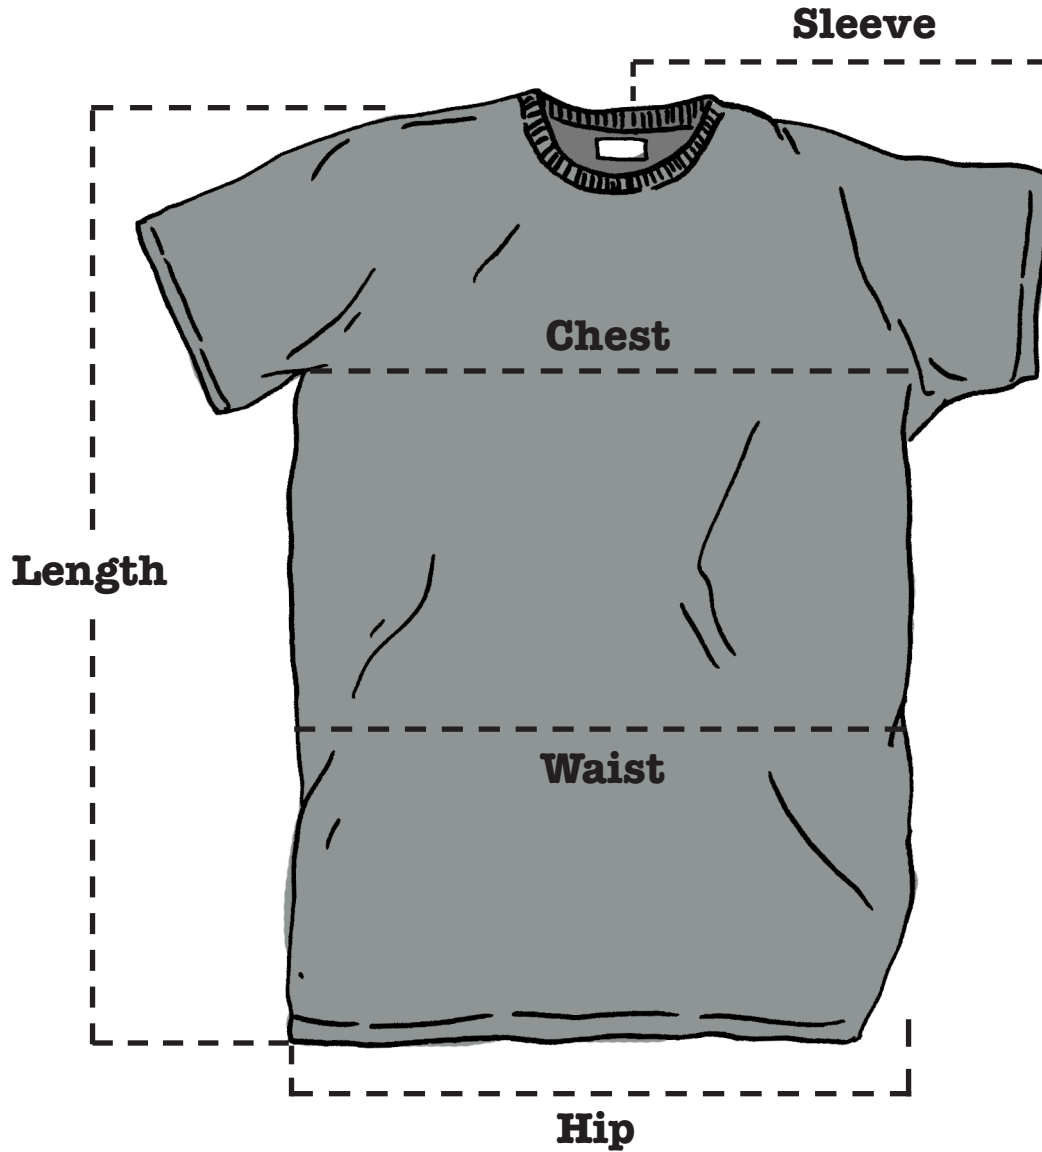

MENS SHORT SLEEVE T

MEN	DIMENSIONS (in.)*				
	S	M	L	XL	XXL
Chest**	42	44	46	48	50
Length	29.5	30	30.5	31	31.5
Sleeve	16	17.25	18.5	19.75	21
Waist	41	43	45	47	49
Hip	39	41	43	45	47

*Dimensions listed are of the garment itself, not the intended wearer.

**Chest measurement is the full circumference of torso.