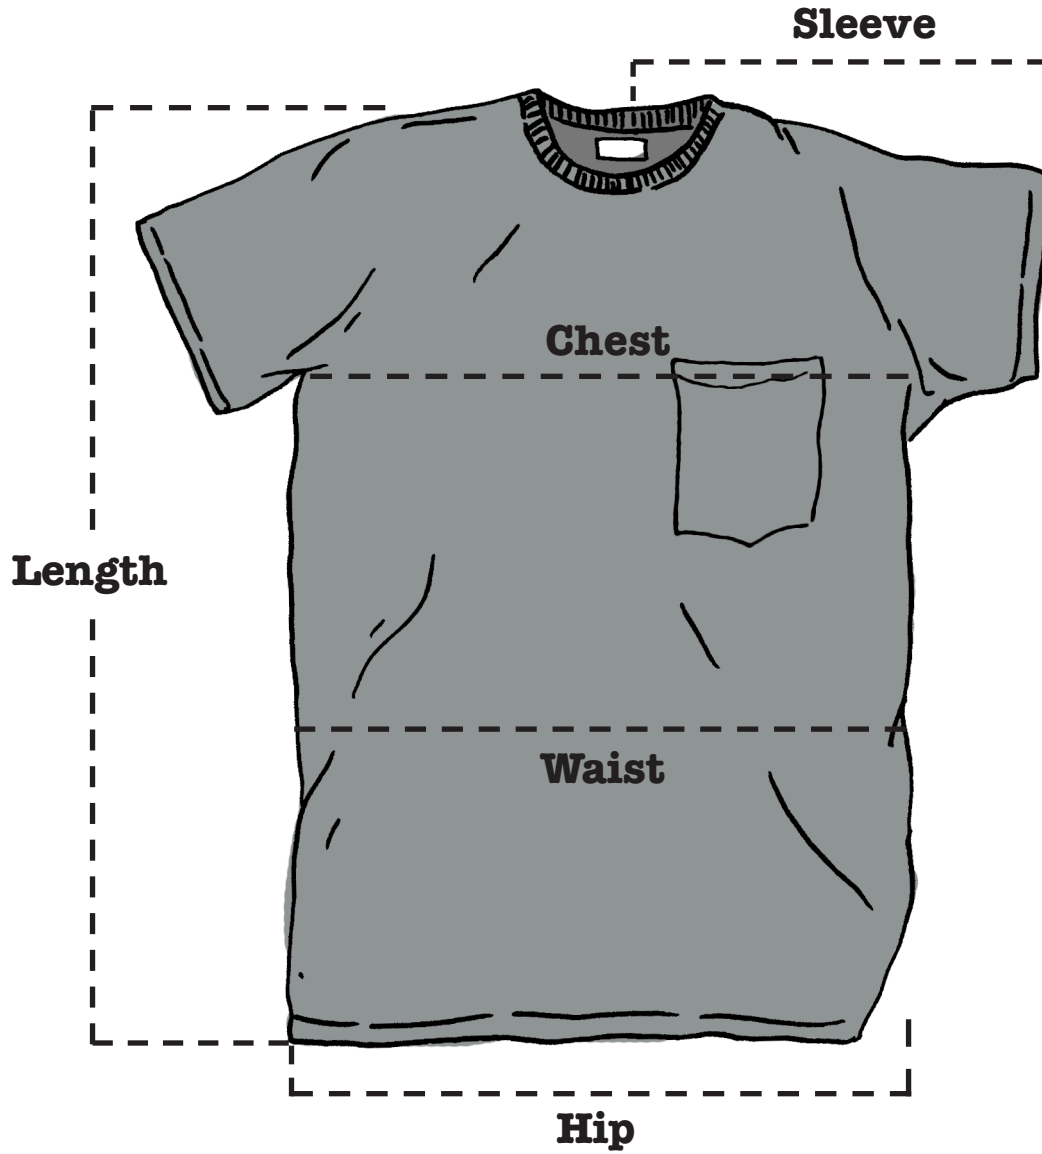

WOOL POCKET T

MEN	DIMENSIONS (in.)*				
	S	M	L	XL	XXL
Chest**	38	40	43	46	49
Length	27	28	29	30	31
Sleeve	16	16.5	17	17.5	18
Waist	37	39	42	45	48
Hip	38	40	43	46	49

*Dimensions listed are of the garment itself, not the intended wearer.

**Chest measurement is the full circumference of torso.