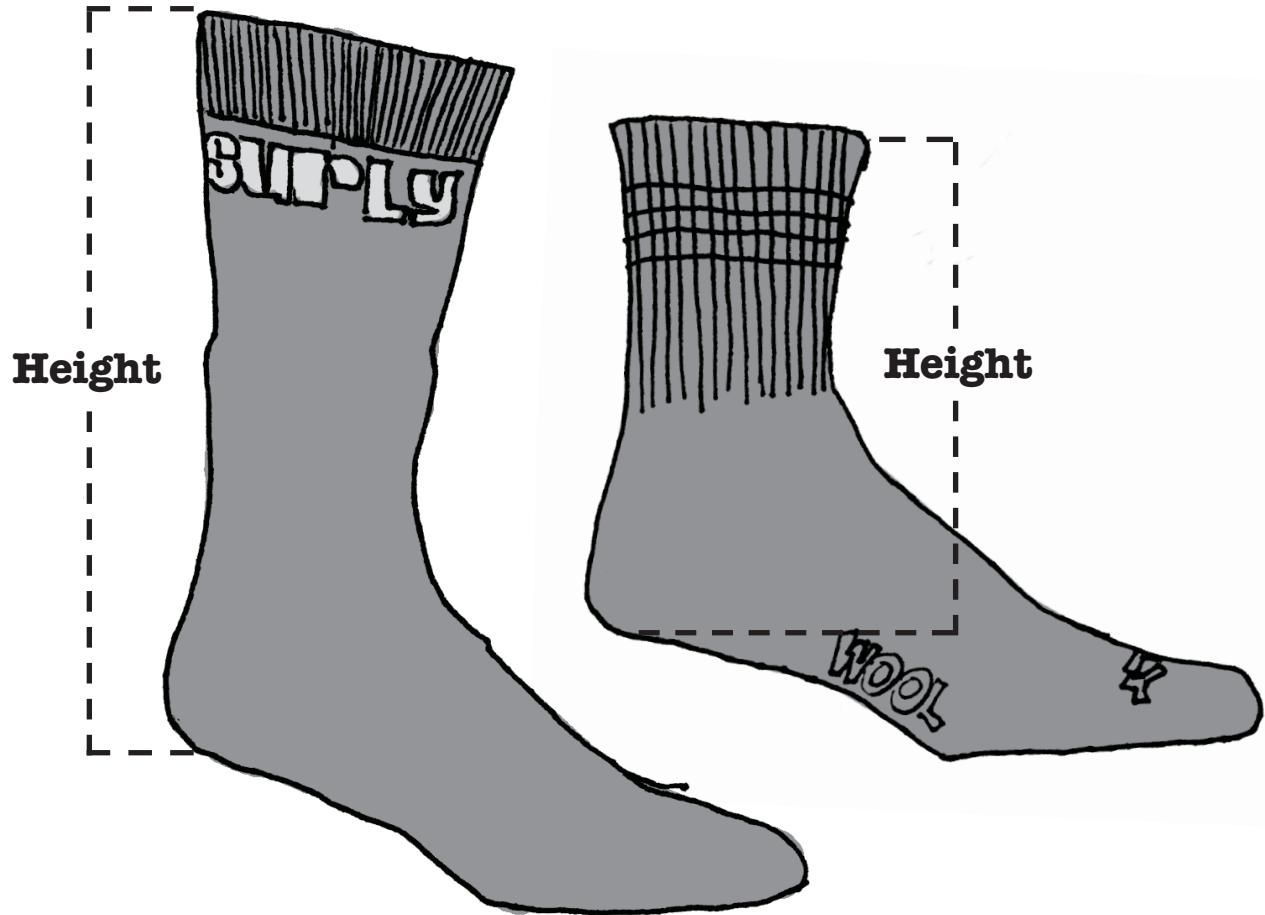

SOCKS

LOW SOCK	DIMENSIONS / SIZE			
	S	M	L	XL
Height	8.5"	8.75"	9"	9.25"
Euro	36-39.5	40-42.5	43-45.5	46+
U.S. Men		7-9	9.5-11.5	12+
U.S. Women	6-8	8.5-10.5	11-13	

HIGH SOCK	DIMENSIONS / SIZE			
	S	M	L	XL
Height	12.5"	12.75"	13"	13.25"
Euro	36-39.5	40-42.5	43-45.5	46+
U.S. Men		7-9	9.5-11.5	12+
U.S. Women	6-8	8.5-10.5	11-13	