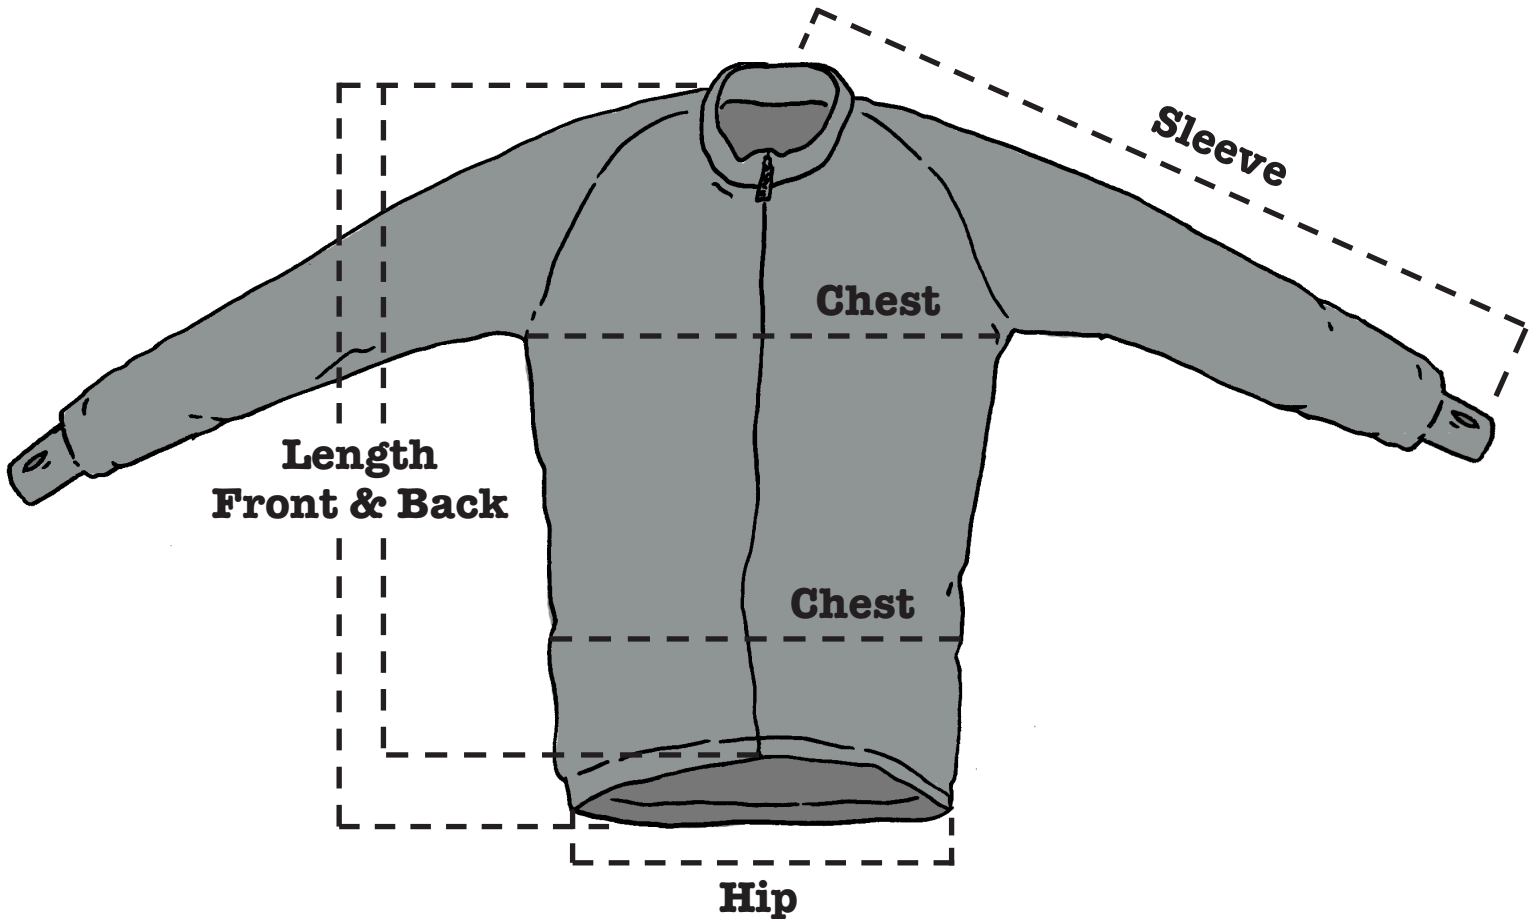

LONG SLEEVE JERSEY

MEN	DIMENSIONS (in.)*				
	S	M	L	XL	XXL
Chest**	40	42	44	46	48
Length Front	22	23	24	25	26
Length Back	27	28	29	30	31
Sleeve	35	36	37	38	38
Waist	37	39	41	43	45
Hip	37	39	41	43	45

*Dimensions listed are of the garment itself, not the intended wearer.
**Chest measurement is the full circumference of torso.

WOMEN	DIMENSIONS (in.)*				
	XS	S	M	L	XL
Chest**	32	34	36	38	40
Length Front	21	21.5	22	22.5	23
Length Back	25	25.5	26	26.5	27
Sleeve	32	33	34	35	35
Waist	28	30	32	34	36
Hip	33	35	37	39	41

*Dimensions listed are of the garment itself, not the intended wearer.
**Chest measurement is the full circumference of torso.