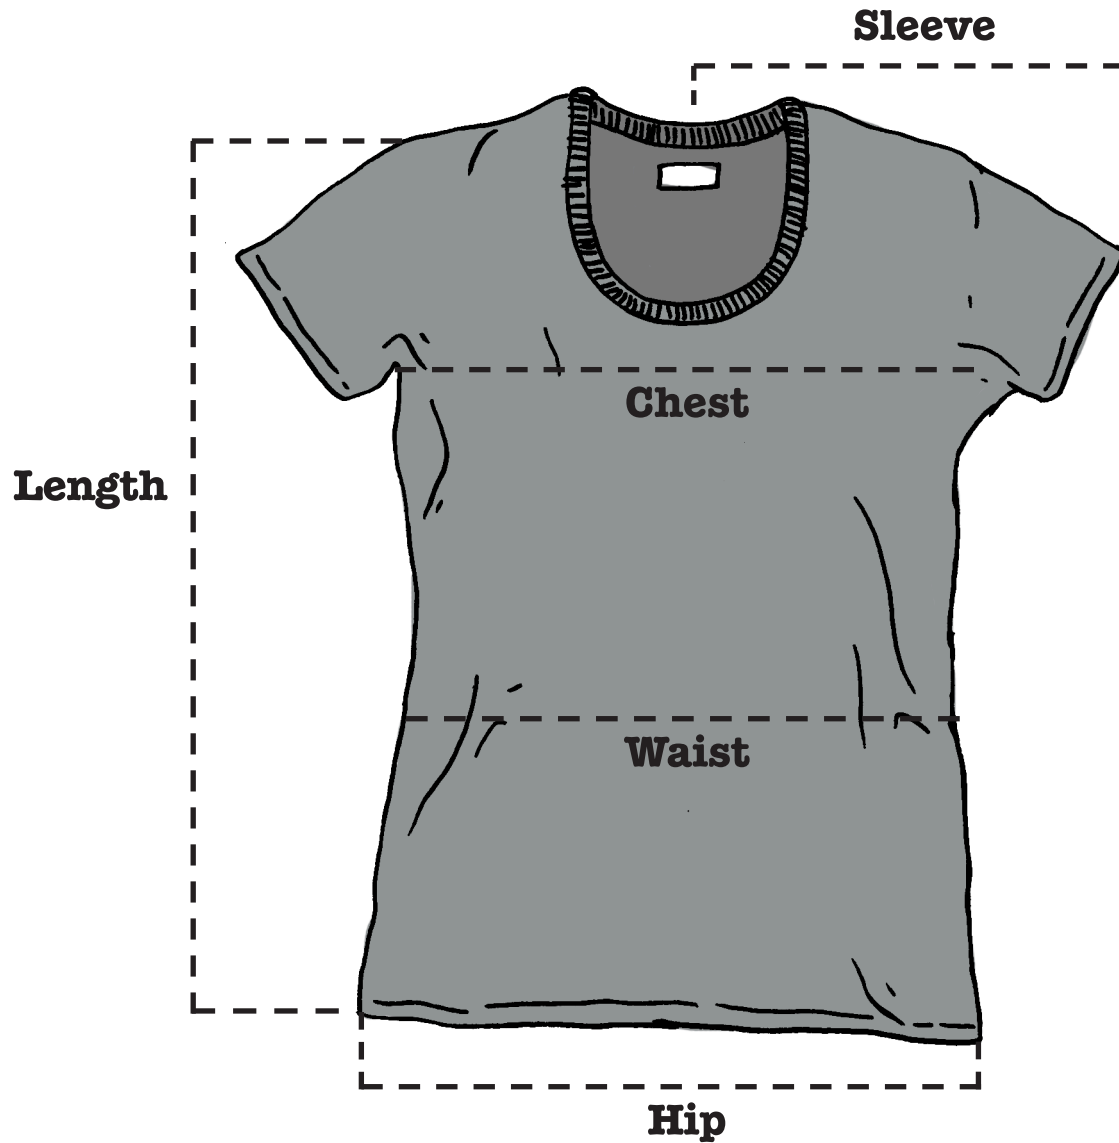

**WOMENS SHORT SLEEVE T**

WOMEN	DIMENSIONS (in.)*				
	S	M	L	XL	XXL
<b>Chest**</b>	36	40	44	48	52
<b>Waist</b>	32	36	40	44	48
<b>Hip</b>	38	42	46	50	54
<b>Length</b>	25	25.5	26.25	27	27.75
<b>Sleeve</b>	14.5	15	16	16.5	17

\*Dimensions listed are of the garment itself, not the intended wearer.

\*\*Chest measurement is the full circumference of torso.