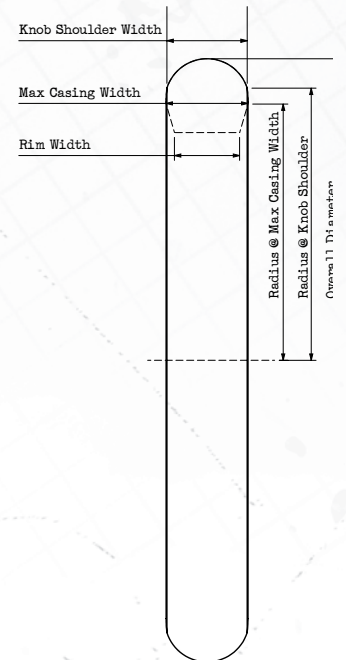

Note: 1.) Dimensions were all taken at the tire's max psi.
2.) There are variabilities in all the posted geometries/dimensions depending on rim/psi use.

Surly

6400 West 105th Street
Bloomington, MN 55438