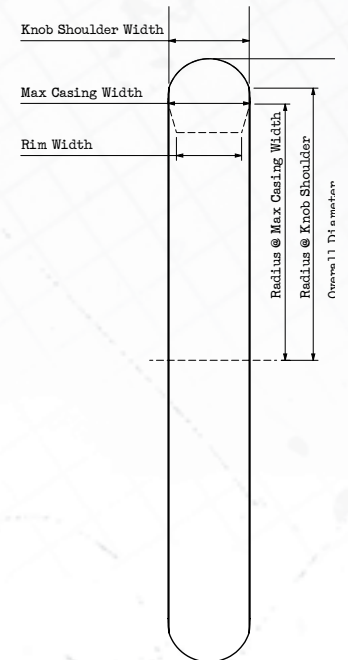

TIRE GEOMETRIES

	Rim Width mm	Overall Diameter mm	Knob Shoulder Width mm	Max Casing Width mm	Radius at Knob Shoulder Width mm
Endomorph	100.0	736.0	92.0	106.0	340.0
	82.0	736.0	90.0	99.0	345.0
	65.0	736.0	88.0	91.0	349.0
Edna	100.0	760.0	115.0	119.0	351.0
	80.0	760.0	113.0	112.0	349.0
	65.0	760.0	111.0	106.0	347.0
Larry	100.0	745.0	99.0	111.0	347.0
	82.0	745.0	97.0	103.0	347.0
	65.0	745.0	94.0	96.0	344.0
Black Floyd	100.0	735.5	98.5	111.0	340.5
	82.0	735.5	95.5	102.0	340.0
	65.0	735.5	93.0	96.0	338.0
Nate	100.0	745.0	106.0	112.0	344.0
	82.0	745.0	104.0	104.0	342.0
	65.0	745.0	101.0	98.0	340.0
Big Fat Larry	100.0	756.5	111.0	118.0	348.0
	82.0	756.5	108.0	110.0	346.0
	65.0	756.5	105.0	104.0	343.0
Bud	100.0	775.5	123.5	125.0	353.5
	82.0	775.5	118.0	117.0	350.0
	65.0	775.5	117.5	111.0	347.0
Lou	100.0	778.0	122.0	124.0	354.0
	82.0	778.0	120.0	117.0	351.0
	65.0	778.0	118.0	113.0	349.0
Knard 4.8	100.0	771.5	126.5	126.0	346.0
	82.0	771.5	122.5	120.0	343.0
	65.0	771.5	118.5	113.0	341.0
Knard 3.8	100.0	742.0	107.0	112.0	343.0
	82.0	742.0	103.0	103.0	341.0
	65.0	742.0	101.0	98.0	339.0
Knard 29+	50.0	775.0	79.0	77.5	362.0
Knard 26+	65.0	714.5	81.0	83.5	335.0
	50.0	714.5	79.0	79.0	333.0
Knard 700c	24.0	717.0	40.0	42.0	347.5
Knard 650b	24.0	677.0	40.0	42.0	328.0
Knard 27.5+	50.0	735.0	76.5	75.0	344.5
Dirt Wizard 26 x 2.75"	50.0	700.0	70.5	69.0	333.0
Dirt Wizard 29 x 3.0"	50.0	761.0	75.0	71.0	364.0
Dirt Wizard 27.5 x 3.0"	50.0	725.0	76.5	71.5	345.0
	35.0	725.0	74.5	66.5	342.0
Extra Terrestrial 26 x 2.5	50.0	693.0	67.5	70.0	327.0
	24.0	693.0	63.0	60.0	321.0
Extra Terrestrial 29 x 2.5"	50.0	758.0	68.5	71.0	359.0
	24.0	758.0	64.0	60.5	352.0

Note: 1.) Dimensions were all taken at the tire's max PSI
 2.) There is variability in all the posted geometries/dimensions; depending on rim/psi use

Surly

6400 West 105th Street
 Bloomington, MN 55438
The Watts Line: 877.743.3191
The Email: derby@surlybikes.com
The Web Address: www.surlybikes.com