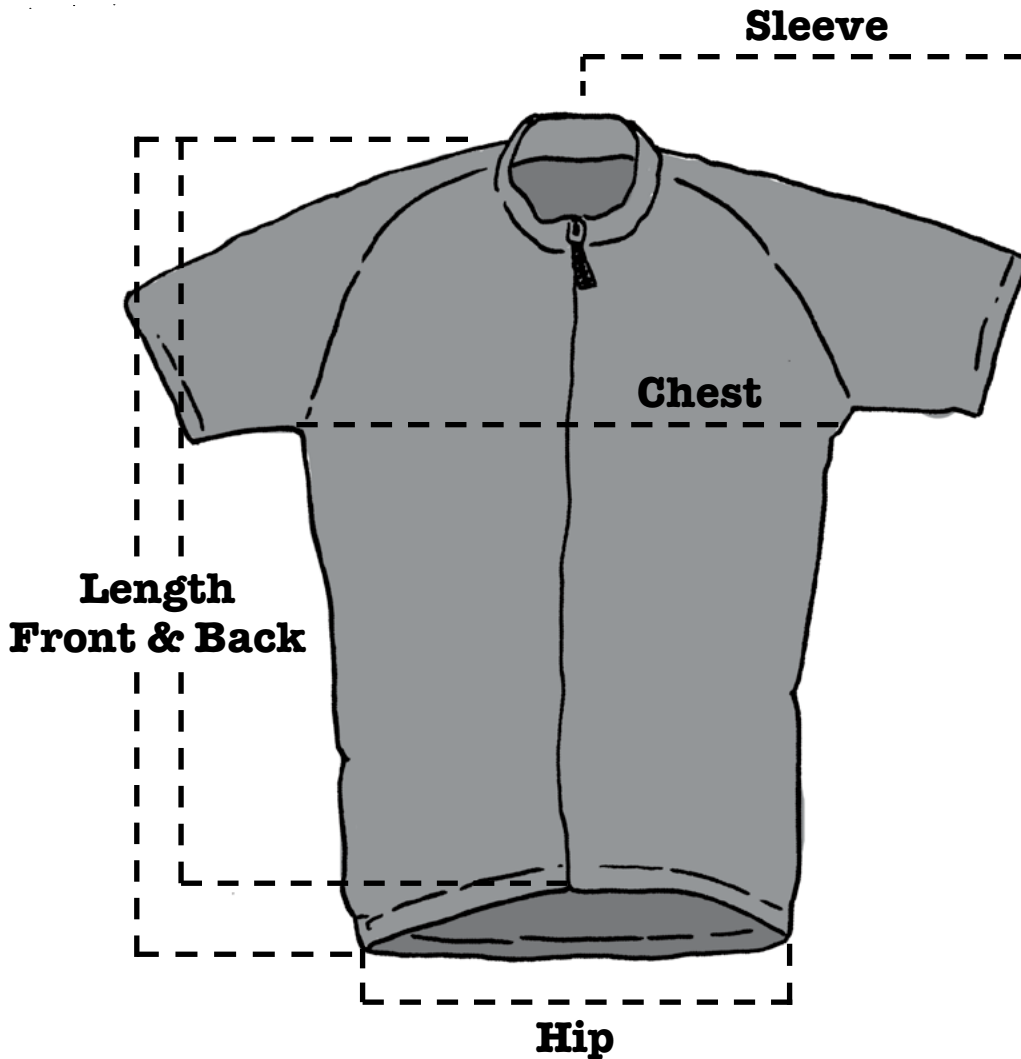

SHORT SLEEVE JERSEY

MEN	DIMENSIONS (in.)*				
	S	M	L	XL	XXL
Chest**	39	41	44	47	50
Length Front	23	23.5	24.5	25.5	26.5
Length Back	28	28.5	29.5	30.5	31.5
Sleeve	17.5	18	18.5	19	19.5
Waist	37	39	42	45	48
Hip	38	40	43	46	49

*Dimensions listed are of the garment itself, not the intended wearer.
**Chest measurement is the full circumference of torso.

WOMEN	DIMENSIONS (in.)*				
	XS	S	M	L	XL
Chest**	33	35	37	39	41
Length Front	23	24	25	26	27
Length Back	25	26	27	28	29
Sleeve	16.75	17	17.25	17.5	17.75
Waist	30	32	34	36	38
Hip	34	36	38	40	42

*Dimensions listed are of the garment itself, not the intended wearer.
**Chest measurement is the full circumference of torso.