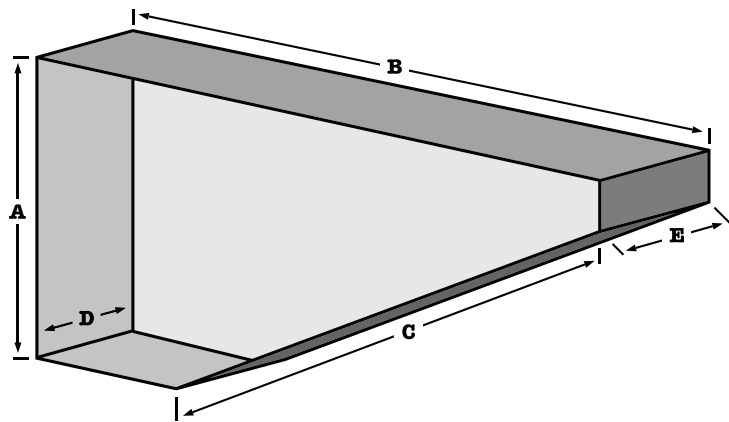

**FRAME BAG DIMENSIONS**

Model	FIT	FRAME SIZE					
		XS	S	M	L	XL	XXL
Moonlander/Pug	A	1	2	3	4	5	5
	B	6	7	8	9	10	10
Troll/1x1	A	6	7	8	9	10	
	B	2	3	3	4	5	
Ogre/KM	A		6	7	8	9	10
	B	6	1	2	3	4	5
Big Dummy	A		7	8	9	10	
	B		2	3	4	5	
ECR	A	6	6	7	8	9	10
	B	1	1/7	2/8	3/9	4/10	5
Krampus	A		6	7	8	9	
	B		1	2	3	4	
Ice Cream Truck* & Instigator 2.0*	A						
	B		1	2	3	4	5

#1-10 = Bag Size  
A = Best Fit Like Custom B = Good Fit, But Not Quite Custom

BAG	DIMENSIONS (in.)				
	A	B	C	D	E
1	8.0	16.5	20.5	2.5	5.0
2	10.5	17.5	21.0	2.5	5.0
3	12.0	18.5	22.0	2.5	5.0
4	14.3	21.0	23.8	2.5	5.0
5	15.0	22.0	24.0	2.5	5.0
6	8.0	16.8	19.5	2.0	2.0
7	9.0	18.5	20.5	2.0	2.0
8	10.5	20.5	22.0	2.0	2.0
9	13.0	21.5	23.5	2.0	2.0
10	14.8	22.8	25.0	2.0	2.0