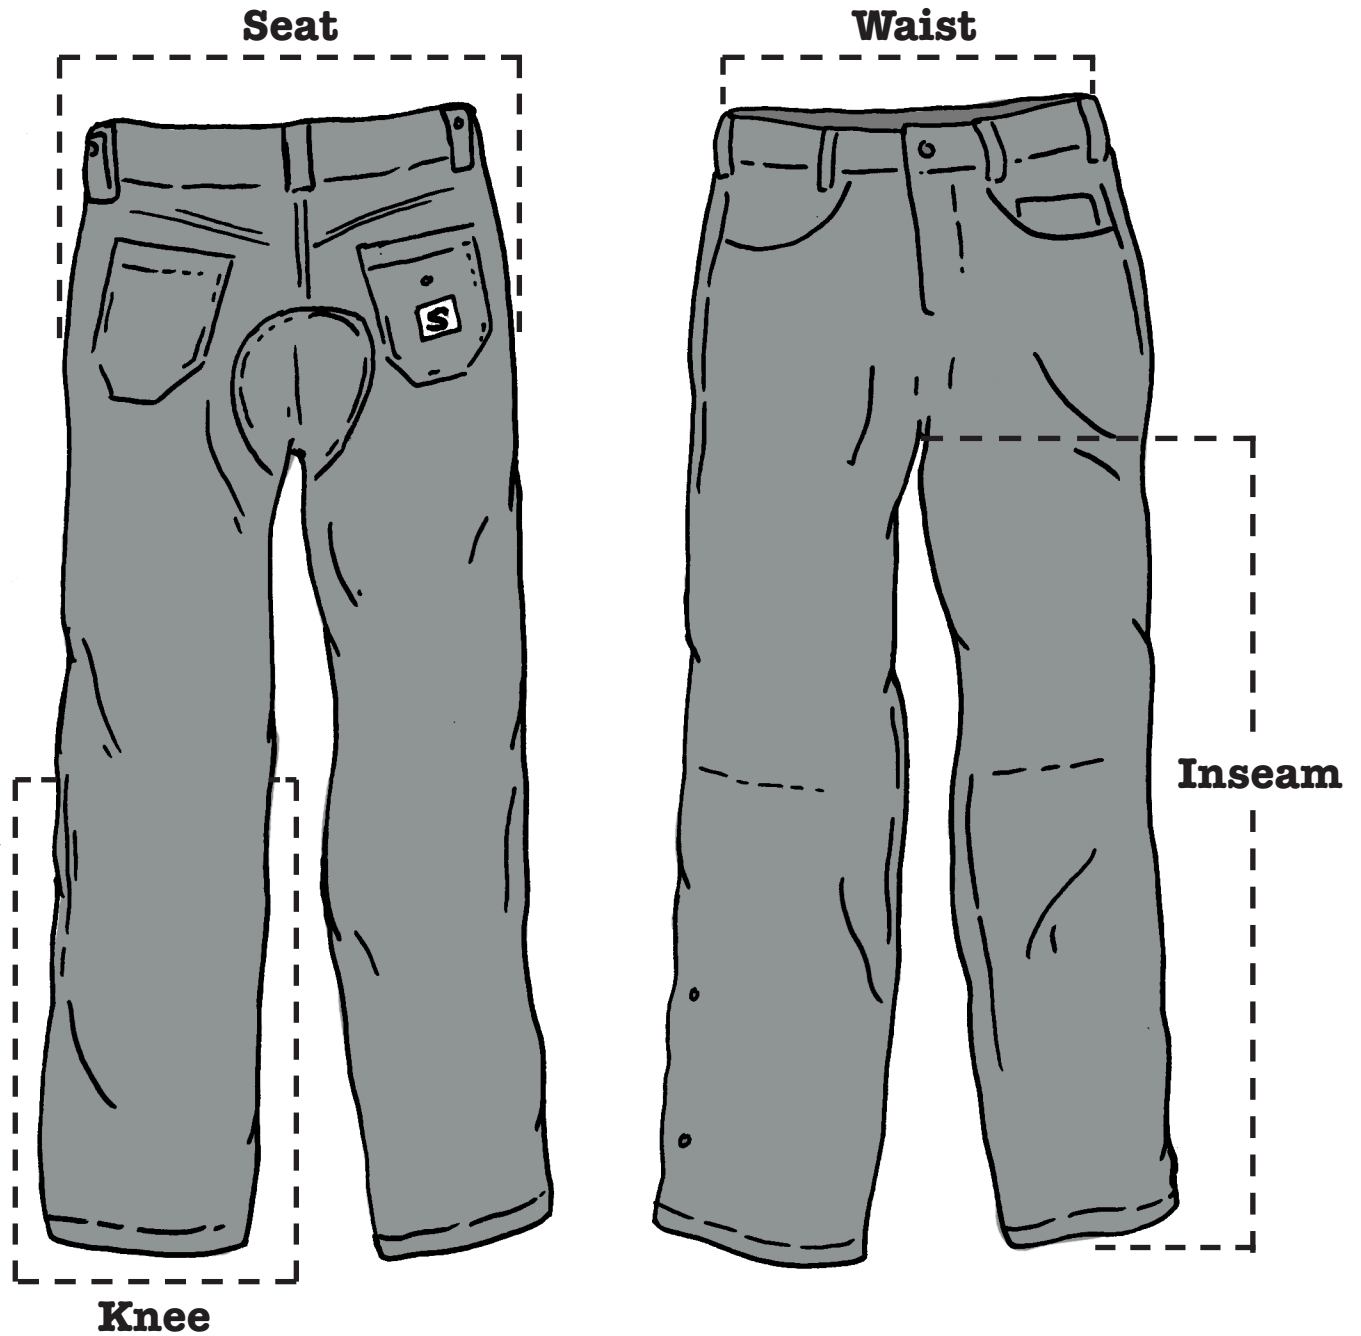

PANTS

MEN	DIMENSIONS (in.)					
	30	32	34	36	38	40
Waist	31	33	35	37	39	41
Inseam	32	32	34	34	34	34
Seat	44	46	48	50	52	54
Knee	19	20	21	22	23	24

*Dimensions listed are of the garment itself, not the intended wearer.