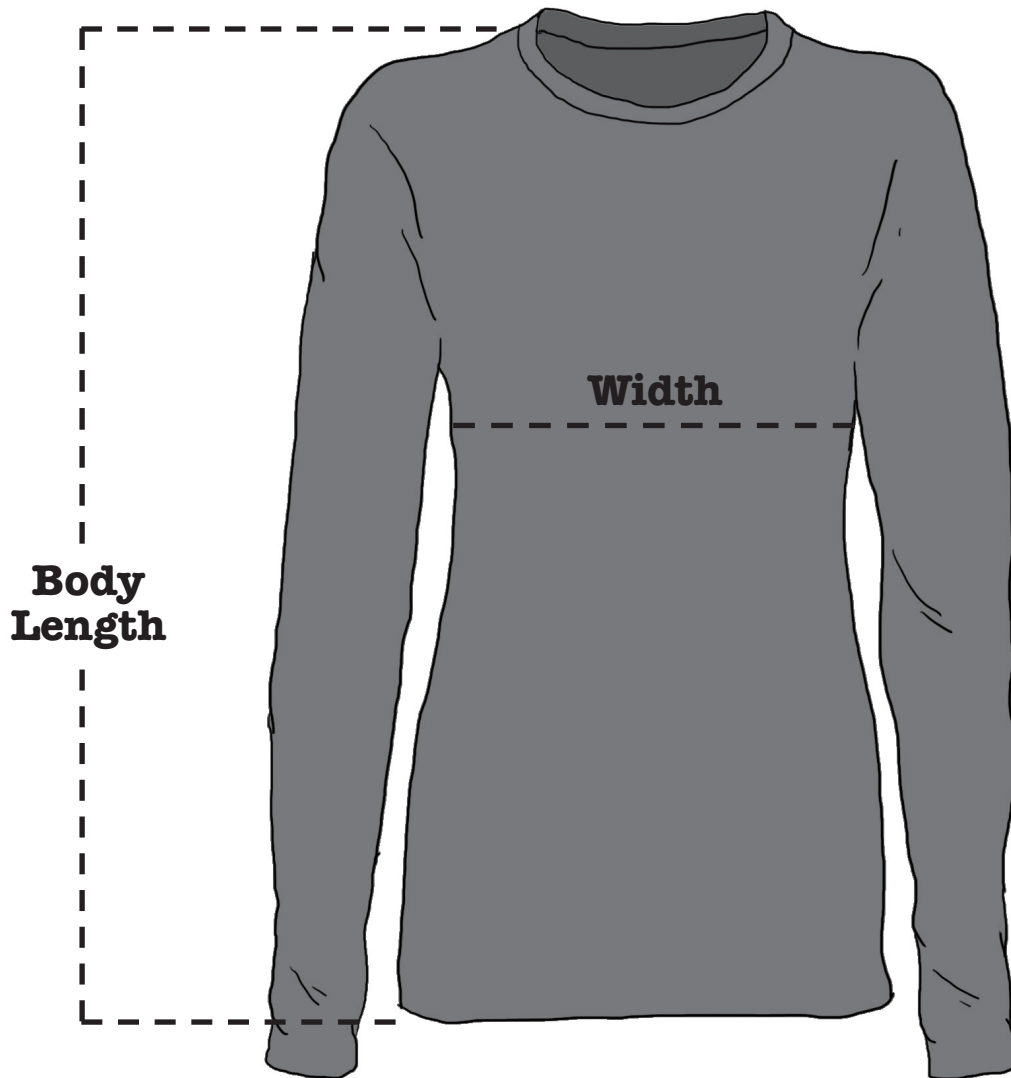

WOMENS LONG SLEEVE SHIRT

WOMEN	DIMENSIONS (in.)*				
	S	M	L	XL	XXL
Body Length	24.375	25	25.625	26.25	26.875
Width	18.5	19.5	20.5	22	23.5

*Dimensions listed are of the garment itself, not the intended wearer.