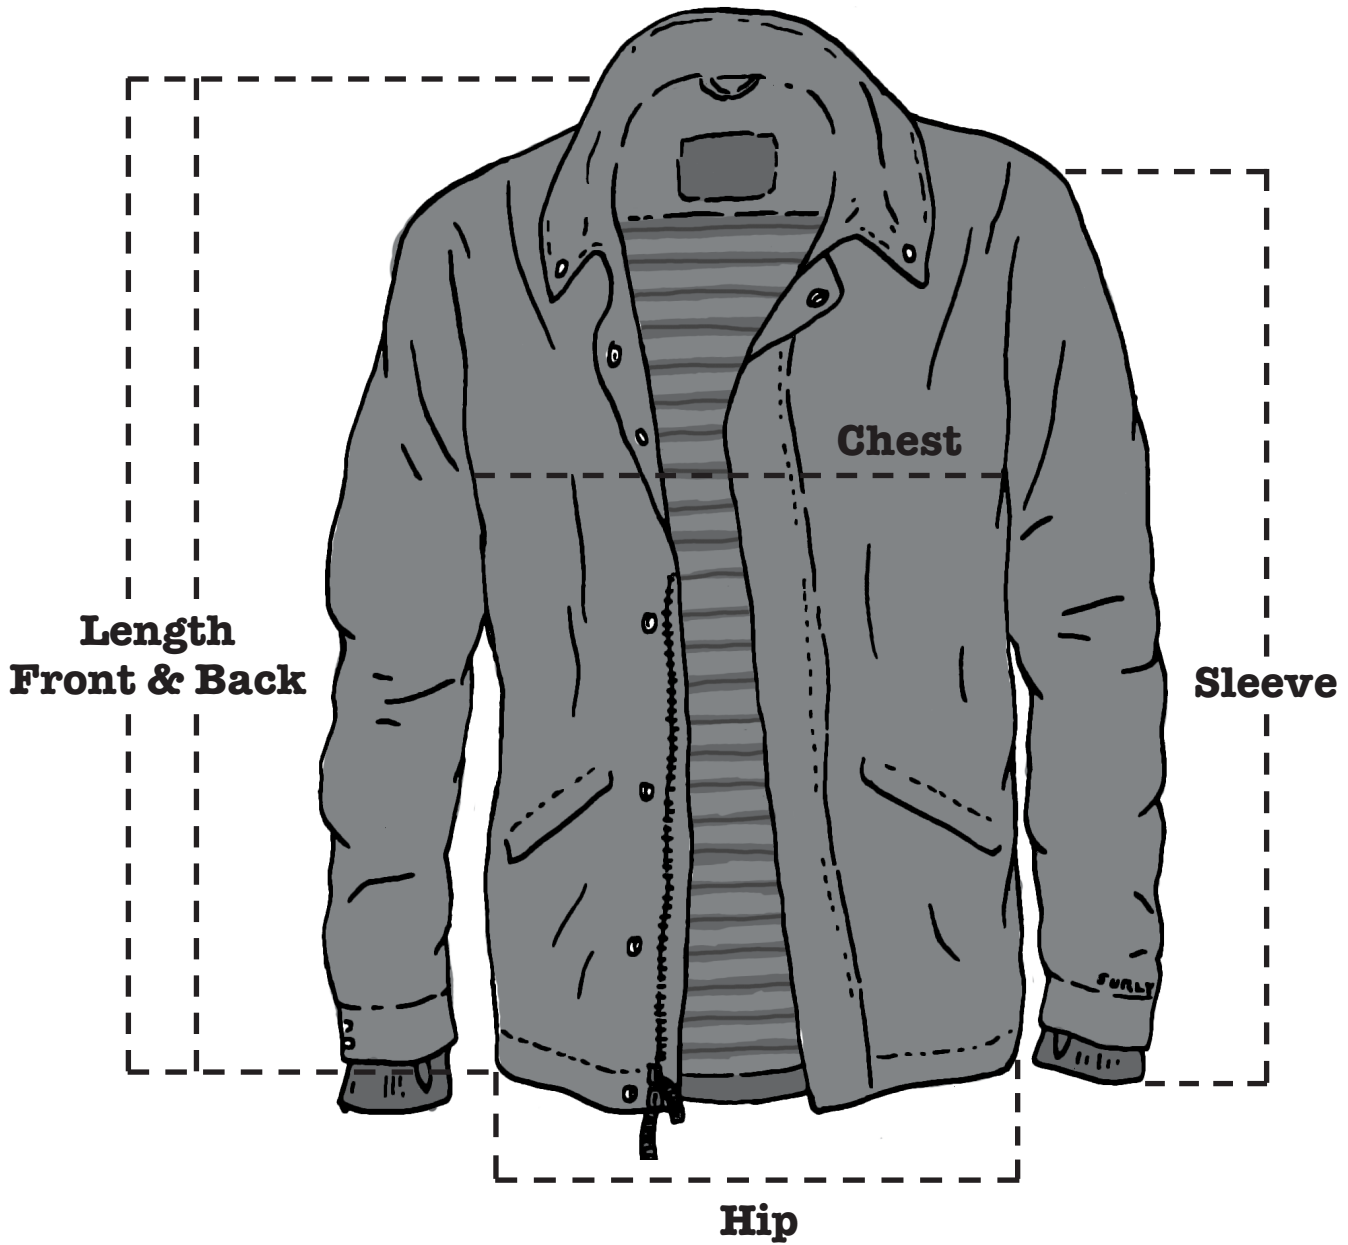

**WAXED CANVAS JACKET**

MEN	DIMENSIONS (in.)*					
	XS	S	M	L	XL	XXL
<b>Chest**</b>	39	42	45	48	51	54
<b>Length Front</b>	22	23	24	25	26	27
<b>Length Back</b>	27	28	29	30	31	32
<b>Sleeve</b>	35.25	36	36.75	37.5	38.25	39
<b>Waist</b>	37	40	43	46	49	52
<b>Hip</b>	39	42	45	48	51	54

\*Dimensions listed are of the garment itself, not the intended wearer.  
\*\*Chest measurement is the full circumference of torso.