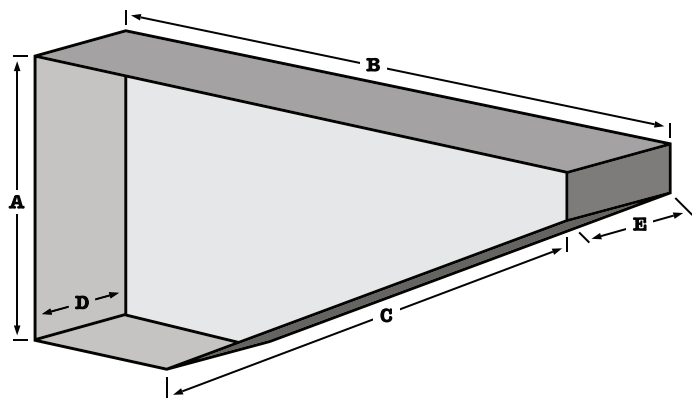

FRAME BAG DIMENSIONS

Model	FIT	FRAME SIZE					
		XS	S	M	L	XL	XXL
Moonlander/Pug	A	1	2	3	4	5	5
	B	6	7	8	9	10	10
Troll/1x1	A	6	7	8	9	10	
	B	1	2	3	4	5	
Ogre/KM	A		6	7	8	9	10
	B		1	2	3	4	5
Big Dummy	A		7	8	9	10	
	B		2	3	4	5	
ECR	A	6	6	7	8	9	10
	B	1	1/7	2/8	3/9	4/10	5
Krampus	A		6	7	8	9	
	B		1	2	3	4	
Wednesday, Ice Cream Truck & Instigator 2.0	A						
	B		1	2	3	4	5

*Presently there is no "A" fit for the Wednesday, Ice Cream Truck, or Instigator 2.0. Check surlybikes.com/parts/cargo/frame_bags for the most up to date information.

#1-10 = Bag Size

A = Best Fit Like Custom B = Good Fit, But Not Quite Custom

BAG	DIMENSIONS (mm.)				
	A	B	C	D	E
1	203	419	521	64	127
2	267	445	533	64	127
3	305	470	559	64	127
4	362	533	603	64	127
5	381	559	610	64	127
6	203	425	495	51	50.8
7	229	470	521	51	50.8
8	267	521	559	51	50.8
9	330	546	597	51	50.8
10	375	578	635	51	50.8

BAG	DIMENSIONS (in.)				
	A	B	C	D	E
1	8.0	16.5	20.5	2.75	5.0
2	10.5	17.5	21.0	2.75	5.0
3	12.0	18.5	22.0	2.75	5.0
4	14.3	21.0	23.8	2.75	5.0
5	15.0	22.0	24.0	2.75	5.0
6	8.0	16.8	19.5	2.75	2.75
7	9.0	18.5	20.5	2.75	2.75
8	10.5	20.5	22.0	2.75	2.75
9	13.0	21.5	23.5	2.75	2.75
10	14.8	22.8	25.0	2.75	2.75